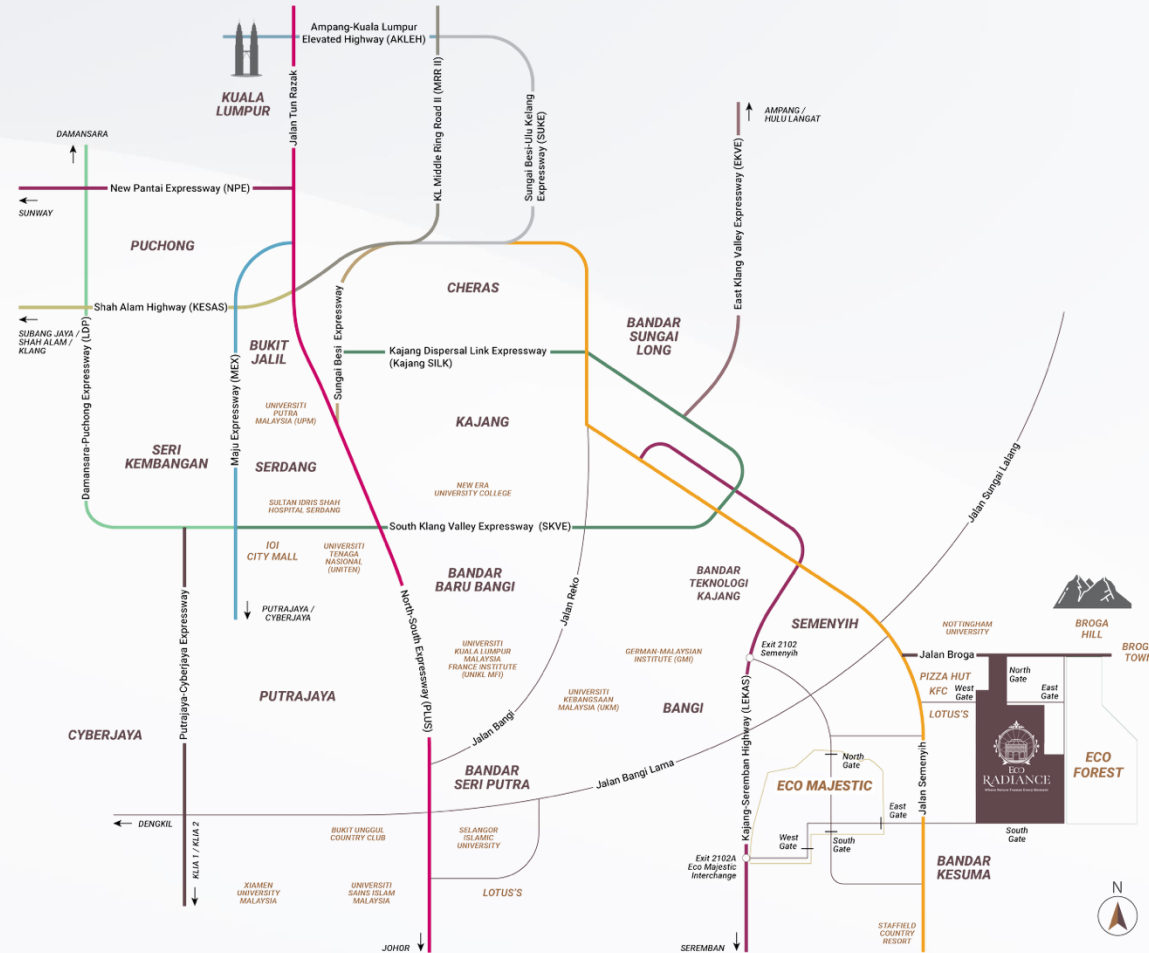

ECOWORLD
CREATING TOMORROW & BEYOND

**Artist's Impression Only*

ECO
RADIANCE
Where Nature Frames Every Moment

Where Movement Meets Meaning

The iconic signature roundabout serves as both a visual landmark and a central connector—symbolising harmony, flow, and the township's thoughtful planning.

ECOWORLD
CREATING TOMORROW & BEYOND

**Artist's Impression Only*

Eco
RADIANCE
Where Nature Frames Every Moment

A Thriving City Within a Township

Spanning **180 acres**, Eco Radiance's integrated commercial city brings business, lifestyle, and convenience together—fueling vibrancy, employment, and long-term value.

20' x 70'

GARDEN HOMES

30' x 60'

ECOWORLD
CREATING TOMORROW & BEYOND

CONNECTED TO THE HEART
of Southern Klang Valley, Surrounded by Nature's Serenity.

**Register Now to
Enjoy Early Privileges!**

Eco Radiance Pop-Up Show Unit
Majestic Labs, Jalan Eco Majestic 10/2,
Eco Majestic City, 43500 Semenyih, Sel.