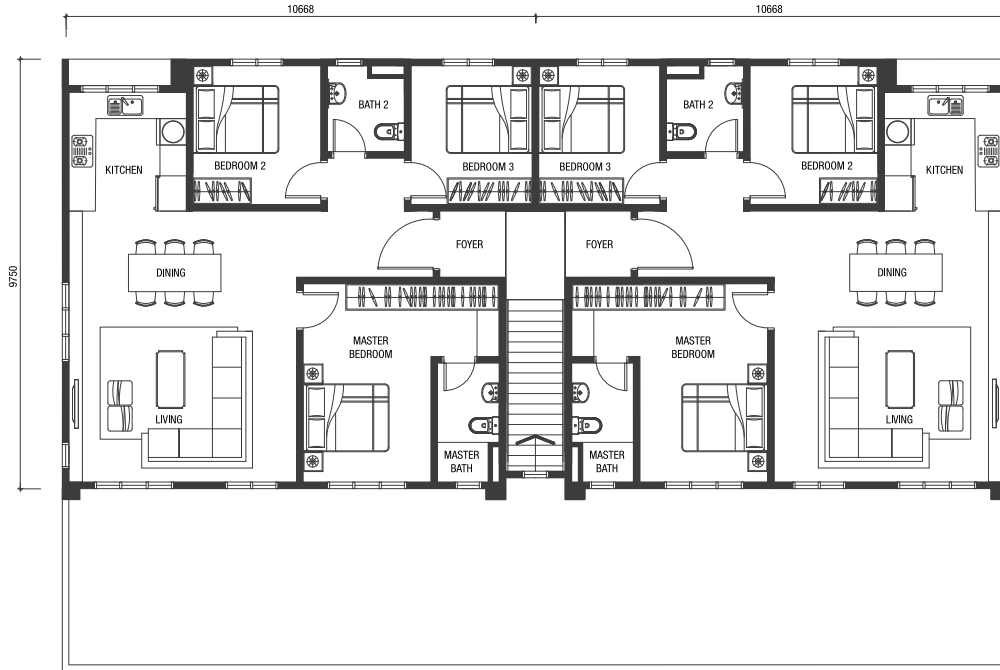

REGENT GARDEN
COLLECTION

Co-Home

TYPE E - CORNER / END LOT

FIRST FLOOR - E2

Built-up 1,033 sq. ft.

GROUND FLOOR - E1

Built-up 1,055 sq. ft.