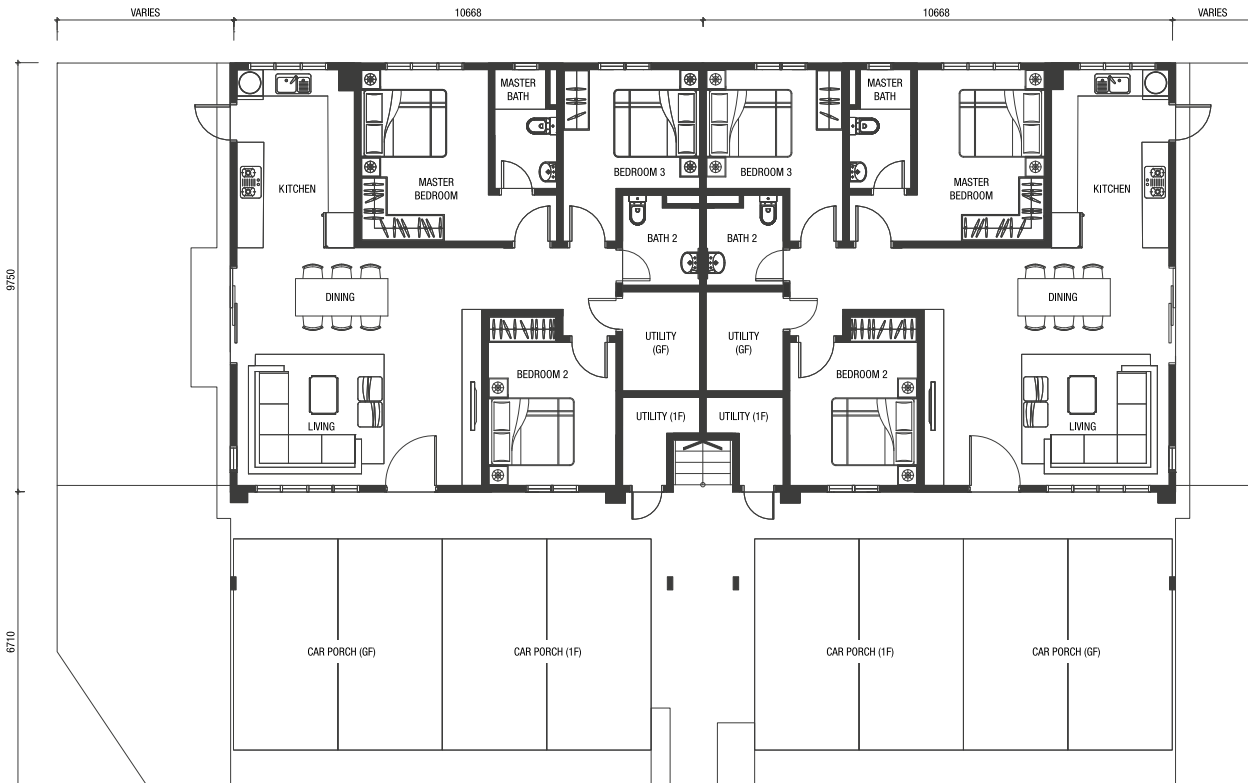

REGENT GARDEN
COLLECTION

Co-Home

TYPE E - CORNER / END LOT

FIRST FLOOR - E2

Built-up 1,033 sq. ft.

GROUND FLOOR - E1

Built-up 1,055 sq. ft.