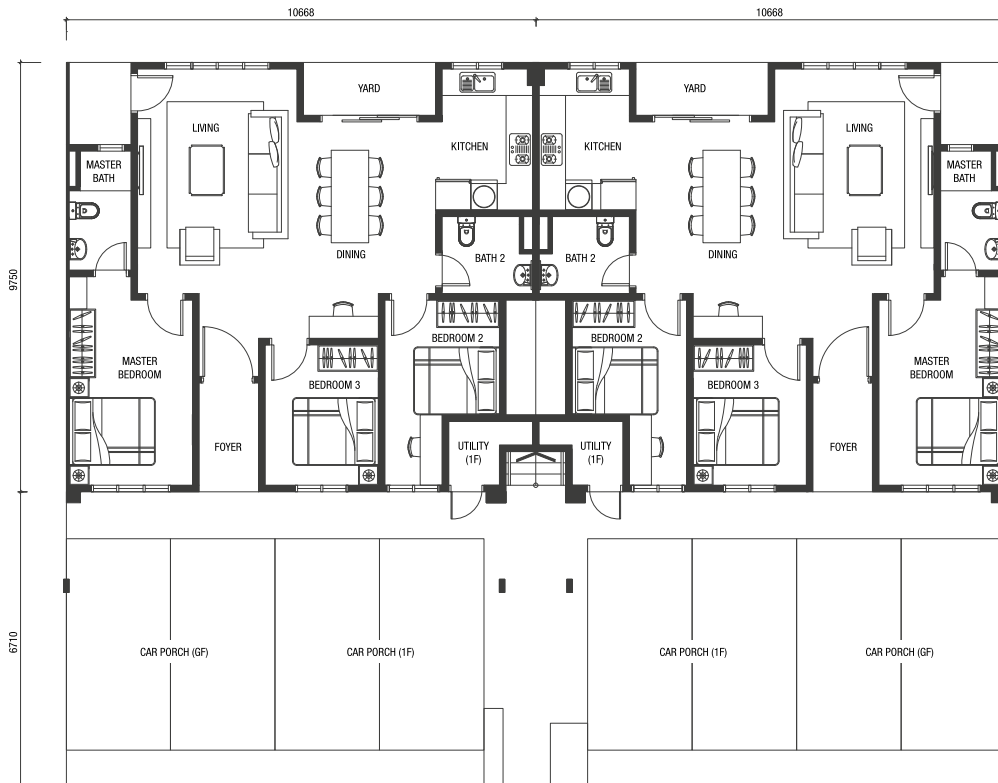

REGENT GARDEN
COLLECTION

Co-Home

TYPE C - INTERMEDIATE LOT

FIRST FLOOR - C2

Built-up 1,033 sq. ft.

GROUND FLOOR - C1

Built-up 1,044 sq. ft.