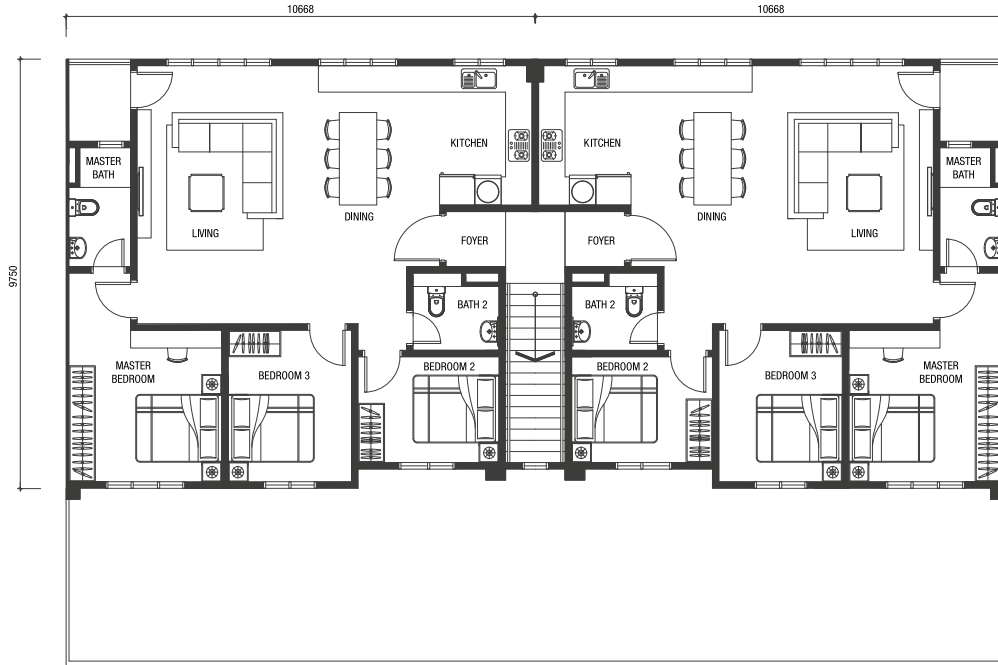

REGENT GARDEN
COLLECTION

Co-Home

TYPE C - INTERMEDIATE LOT

FIRST FLOOR - C2

Built-up 1,033 sq. ft.

GROUND FLOOR - C1

Built-up 1,044 sq. ft.