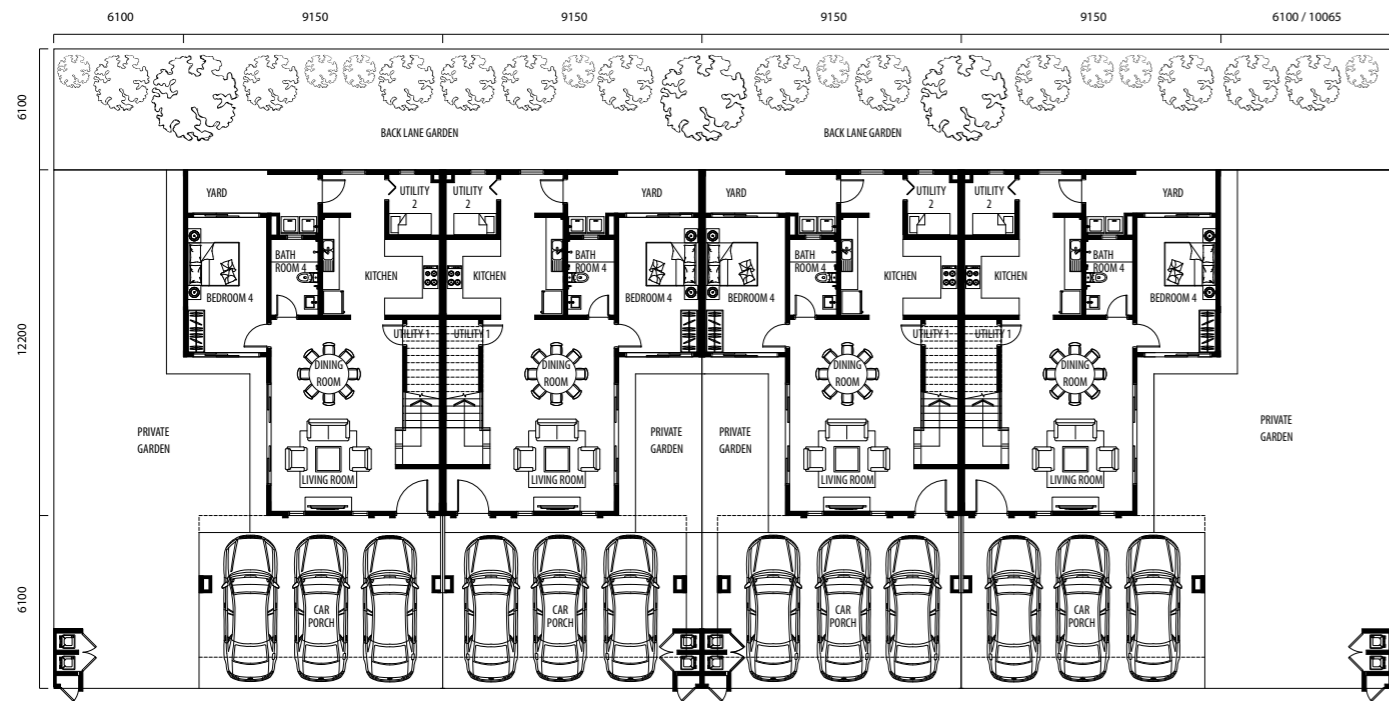

TYPE 3A
GARDEN HOME
 BAY WINDOW | 30' X 60' | 2,329 sqft

CORNER INTERMEDIATE INTERMEDIATE END

GROUND FLOOR

CORNER INTERMEDIATE INTERMEDIATE END

FIRST FLOOR