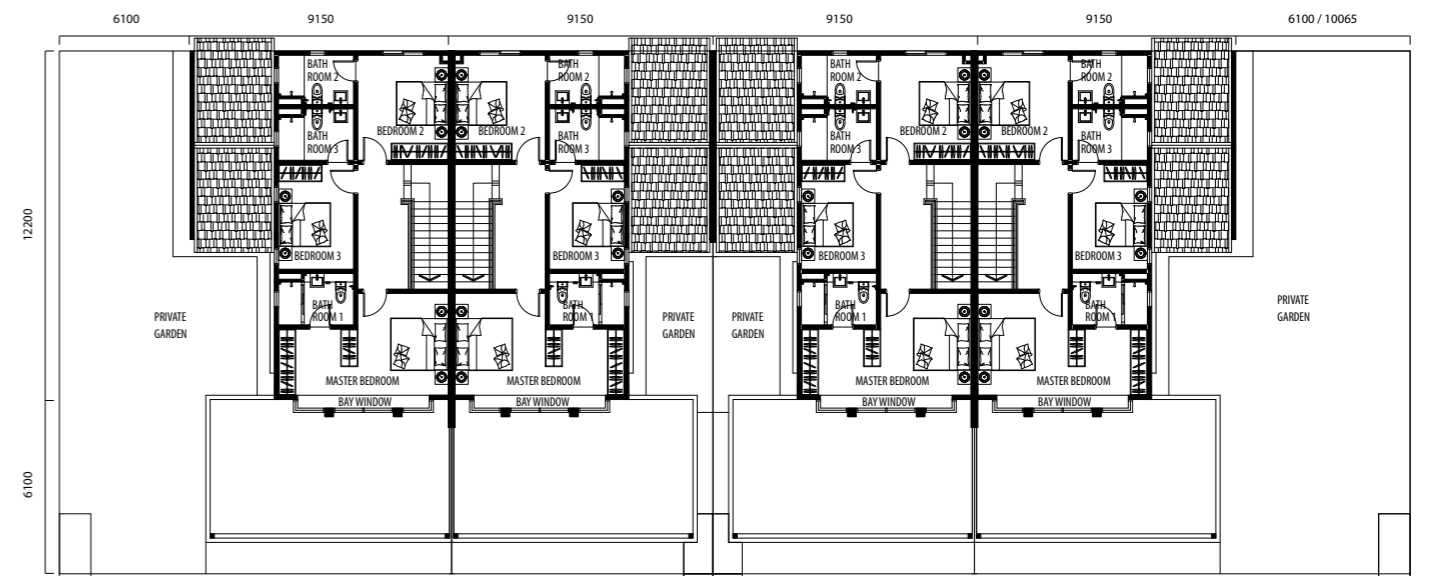

TYPE 3A
GARDEN HOME
 BAY WINDOW | 30' X 60' | 2,329 sqft

CORNER INTERMEDIATE INTERMEDIATE END

GROUND FLOOR

CORNER INTERMEDIATE INTERMEDIATE END

FIRST FLOOR