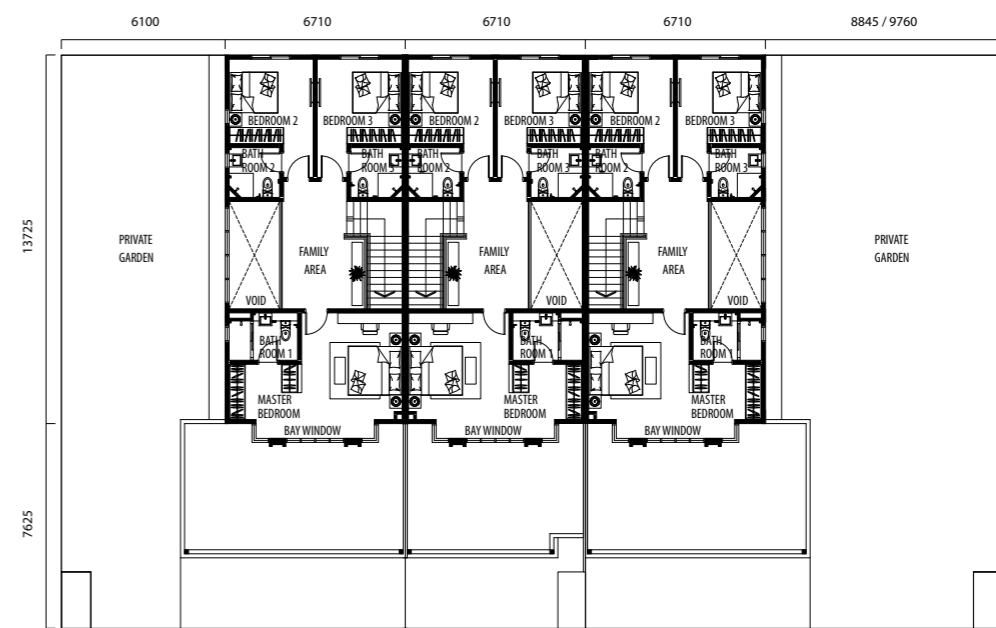

TYPE 1C
TERRACES
 ———
BAY WINDOW
 22' X 70' | 2,290 sqft

CORNER INTERMEDIATE END

GROUND FLOOR

CORNER INTERMEDIATE END

FIRST FLOOR