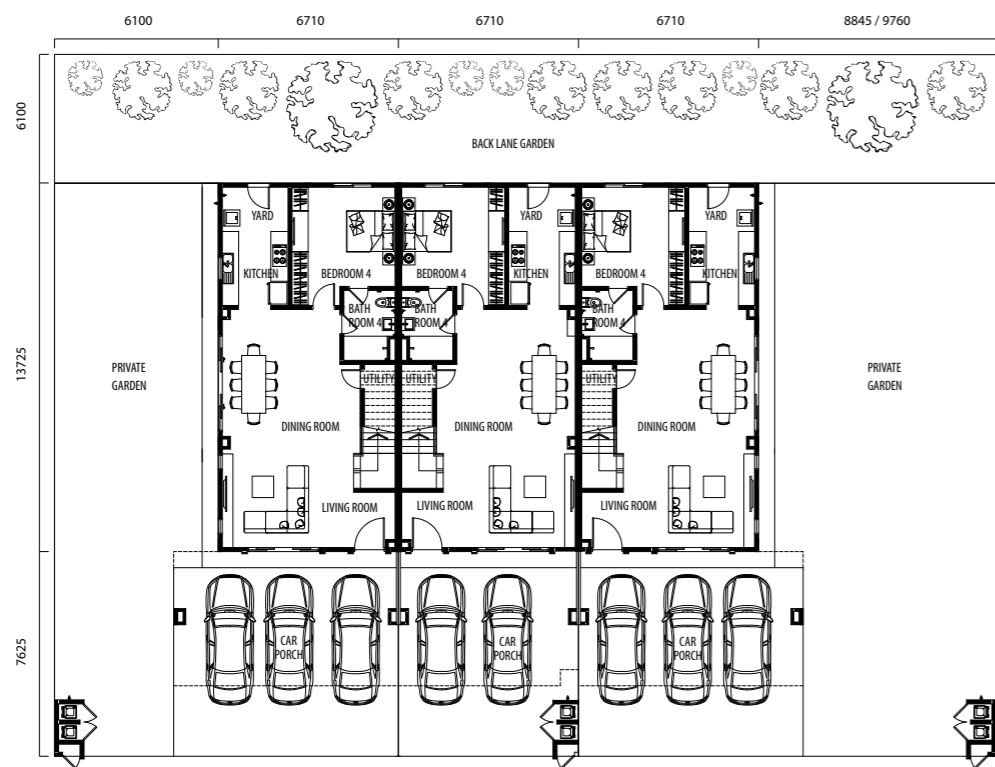

TYPE 1C
TERRACES
 ———
BAY WINDOW
 22' X 70' | 2,290 sqft

CORNER INTERMEDIATE END

GROUND FLOOR

CORNER INTERMEDIATE END

FIRST FLOOR