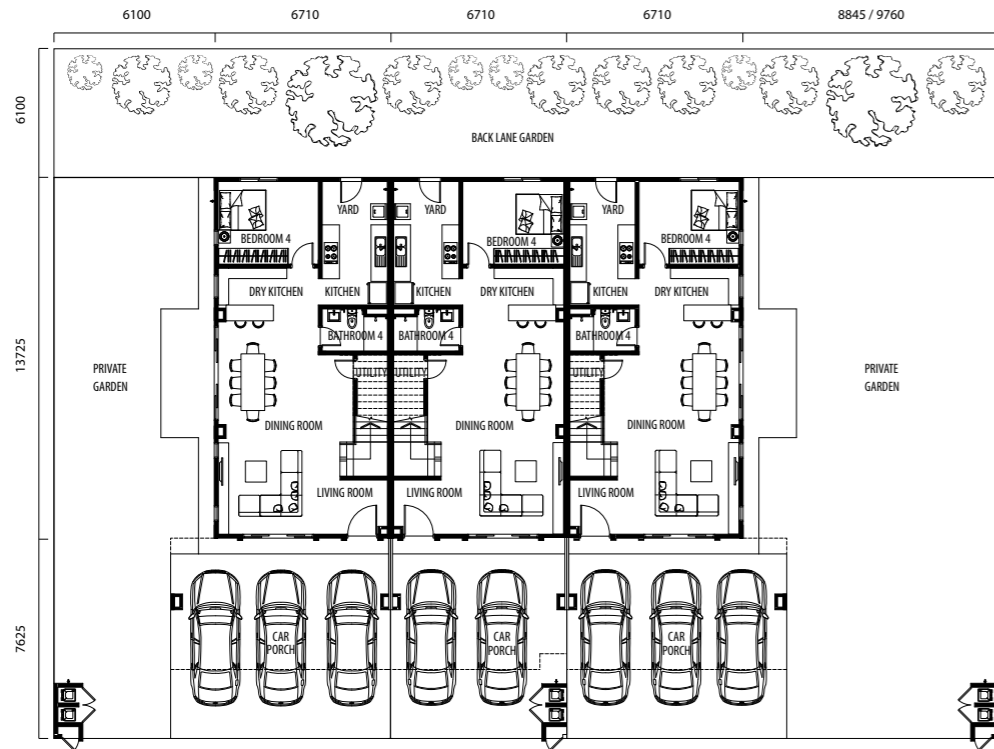

TYPE 1B
TERRACES

BALCONY

22' X 70' | 2,379 sqft

CORNER INTERMEDIATE END

GROUND FLOOR

CORNER INTERMEDIATE END

FIRST FLOOR