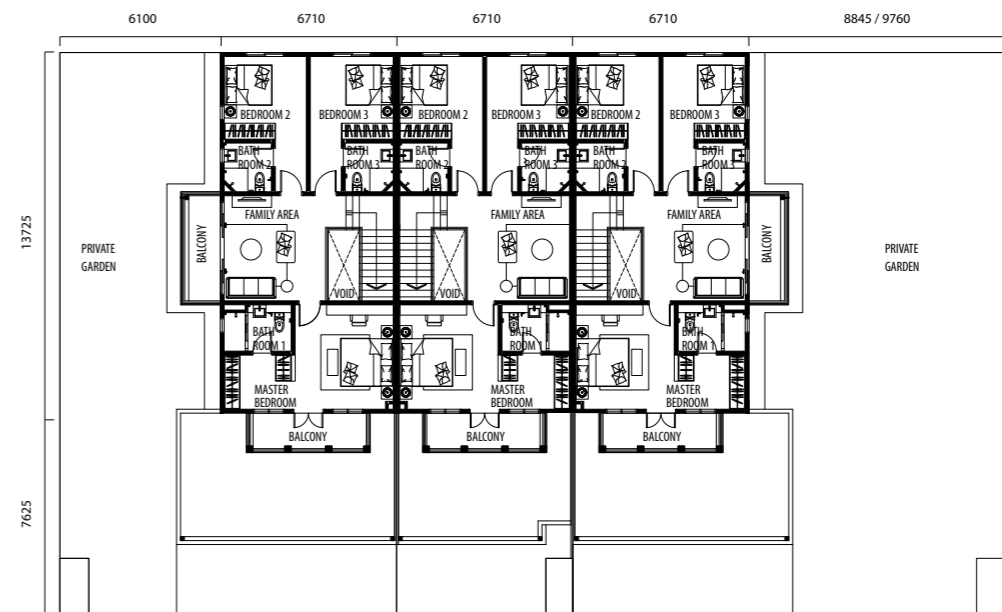

TYPE 1B
TERRACES

BALCONY

22' X 70' | 2,379 sqft

CORNER INTERMEDIATE END

GROUND FLOOR

CORNER INTERMEDIATE END

FIRST FLOOR