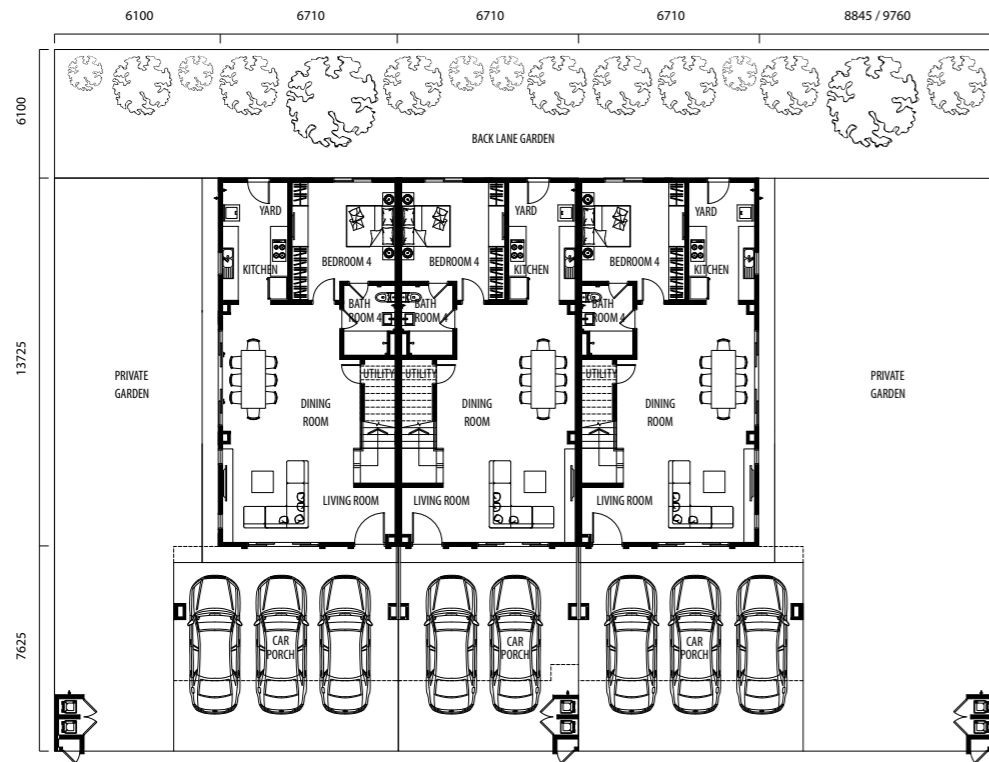

TYPE 1A
TERRACES

BALCONY

22' X 70' | 2,331 sqft

CORNER INTERMEDIATE END

GROUND FLOOR

CORNER INTERMEDIATE END

FIRST FLOOR