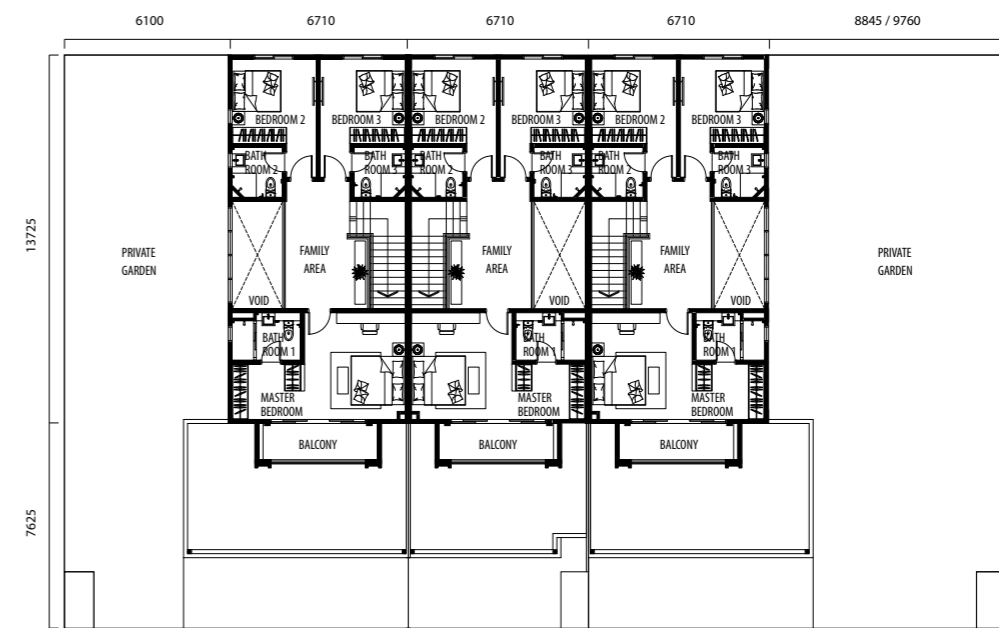

TYPE 1A
TERRACES

BALCONY

22' X 70' | 2,331 sqft

CORNER INTERMEDIATE END

GROUND FLOOR

CORNER INTERMEDIATE END

FIRST FLOOR